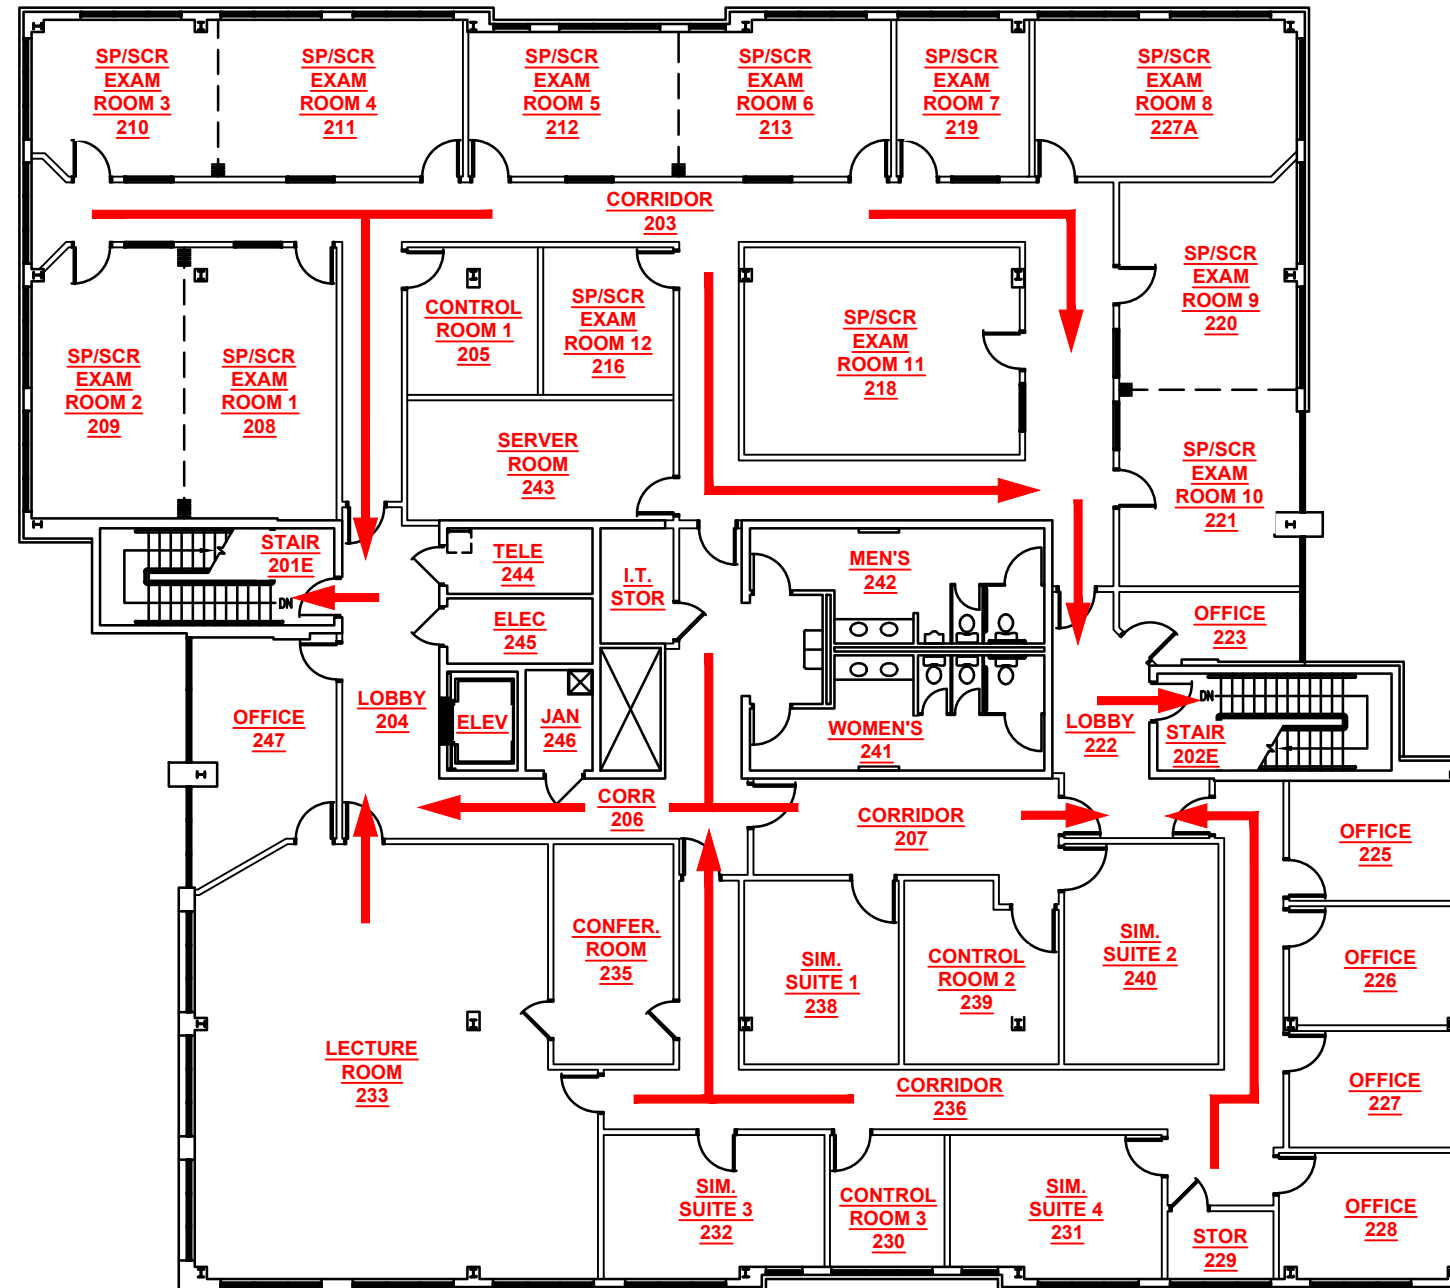

# Fire Evacuation Plan

Second Floor - Knollwood Building - 309 N. Knollwood Drive - Blacksburg - Virginia

Scale: NTS

H:\VCOM\Building Plans\Knollwood\Fire Evacuation Plans\Knollwood - Fire Evacuation.dwg Dec 11, 2024 - 12:35pm