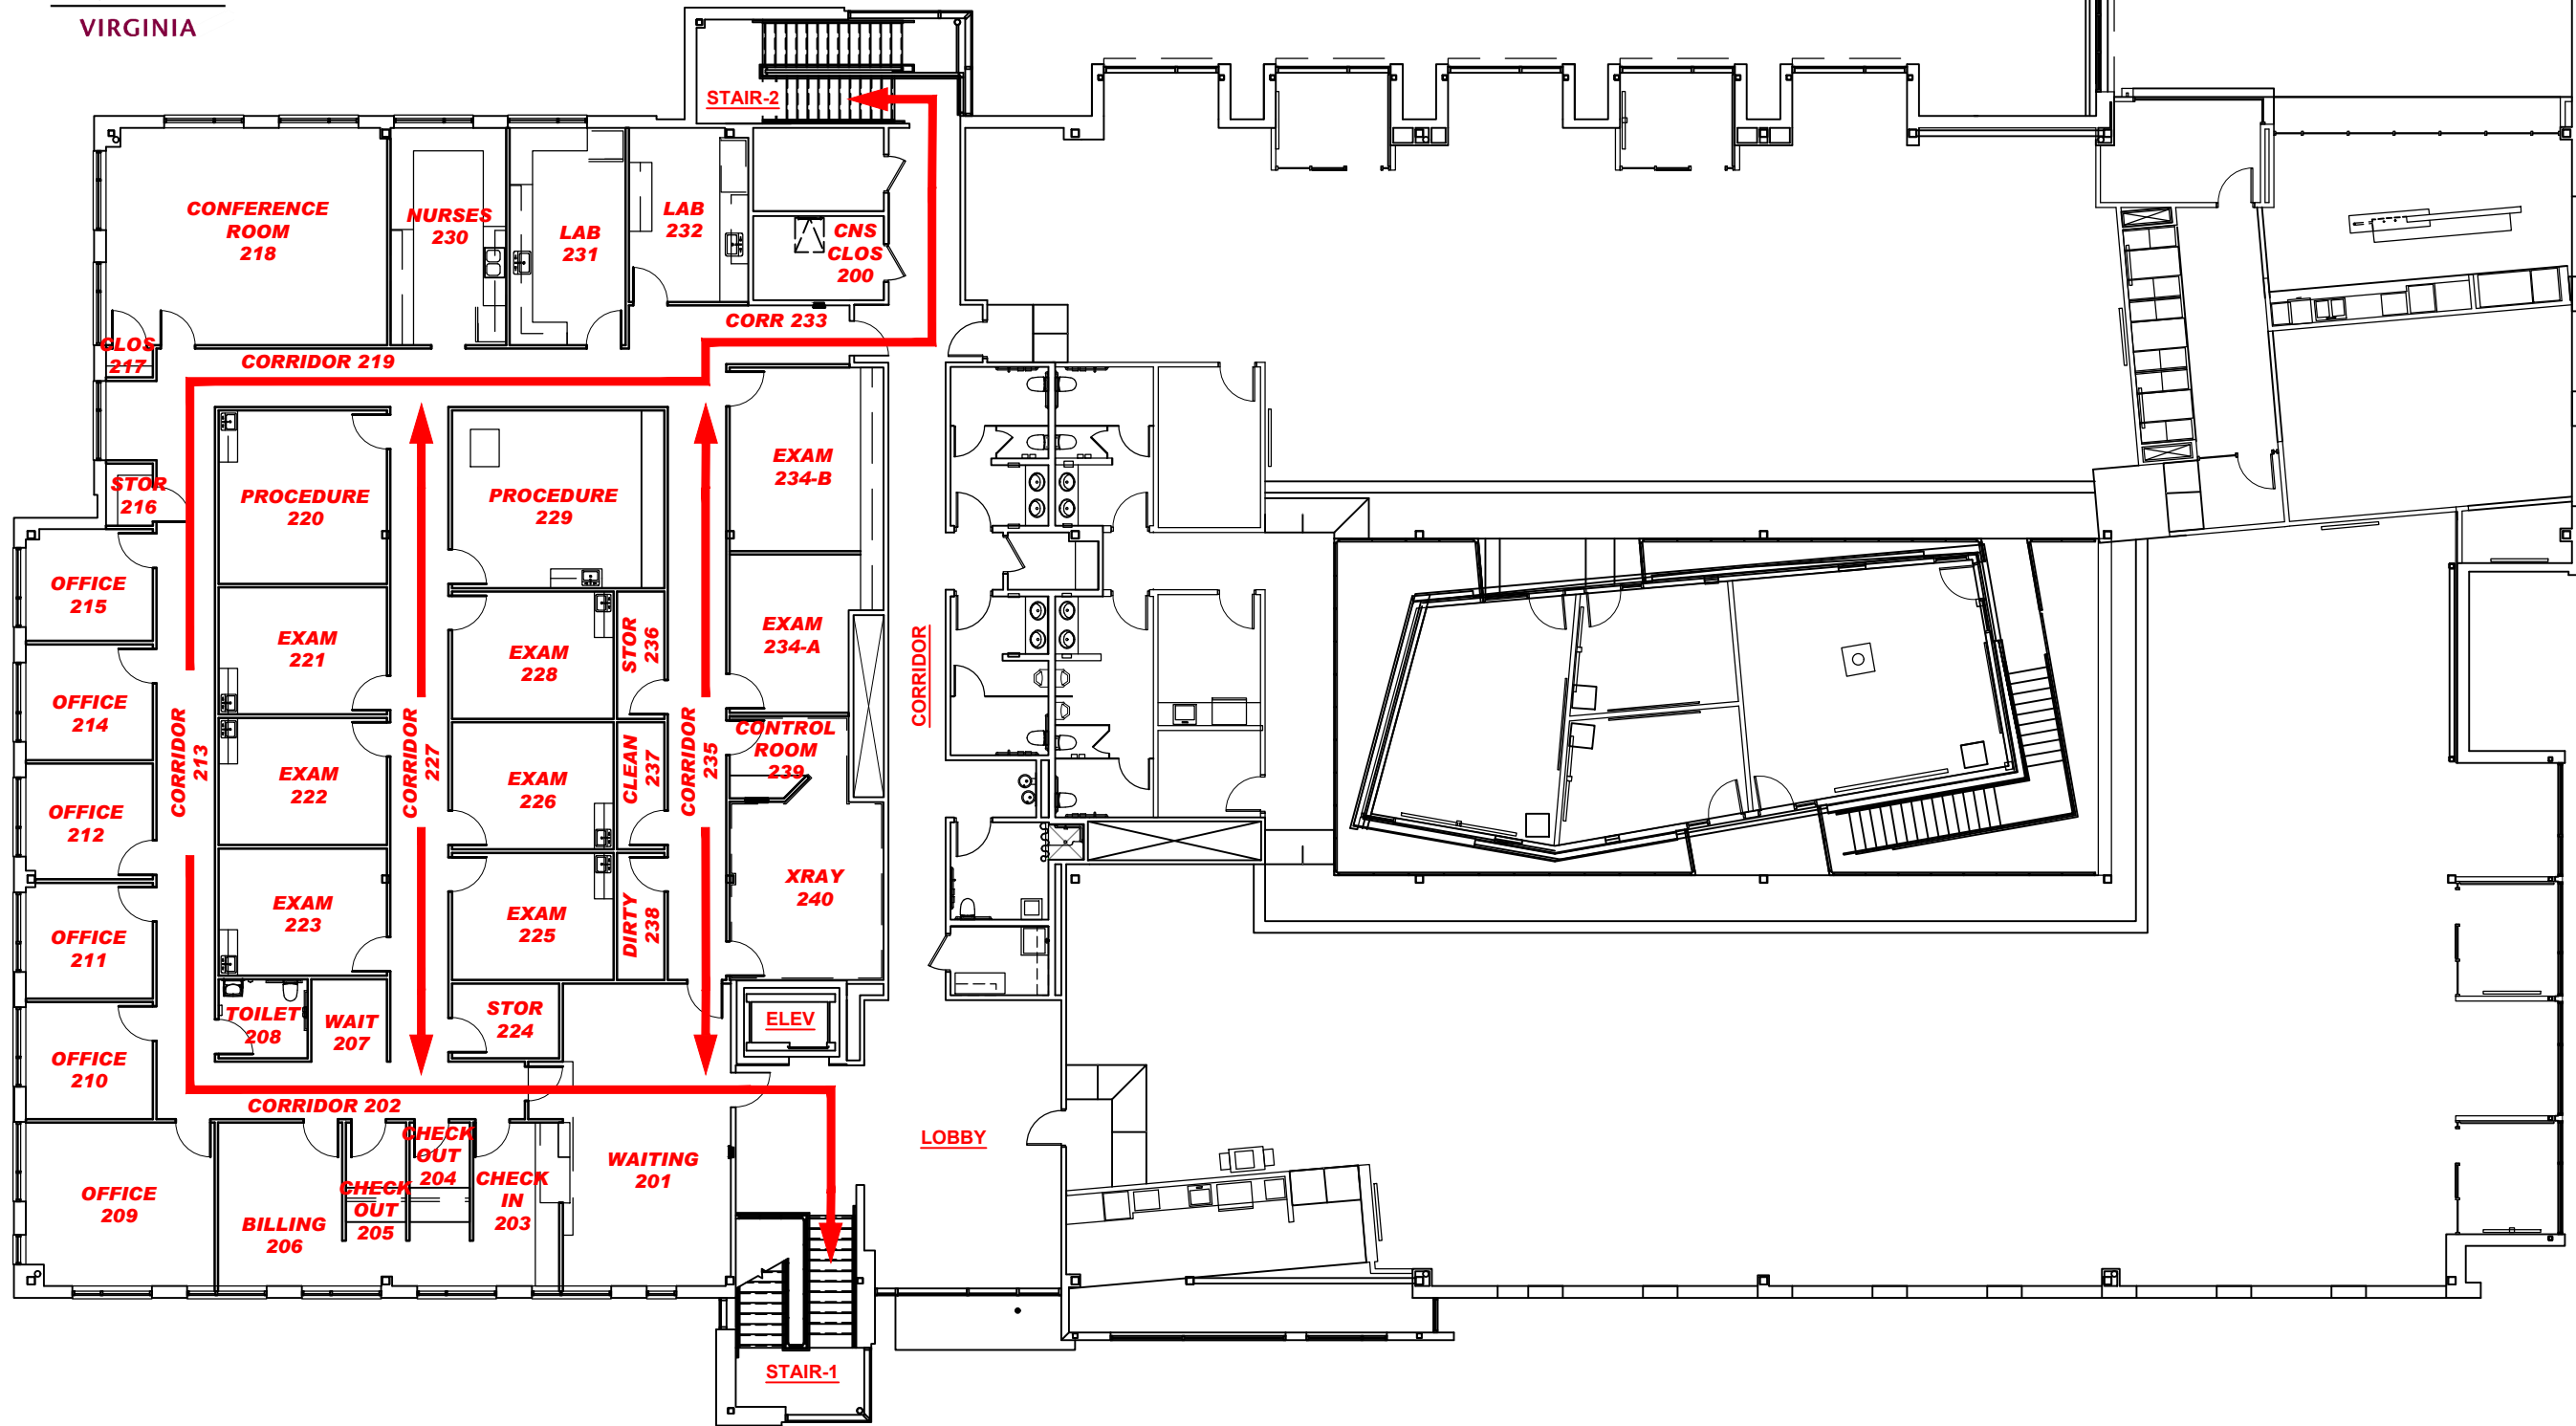

# Fire Evacuation Plan

Second Floor - Innovation Building - 1691 Innovation Drive - Blacksburg - Virginia

Scale: NTS